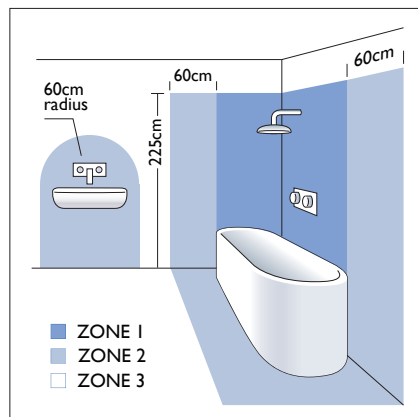

1x40w G9		incl.
----------	--	-------

Zones	3
-------	----------

Astro Lighting Ltd.
G2 River Way, Harlow
CM20 2DP, Great Britain

T: +44 (0) 1279 427001
F: +44 (0) 1279 427002
sales@astrolighting.co.uk
www.astrolighting.co.uk