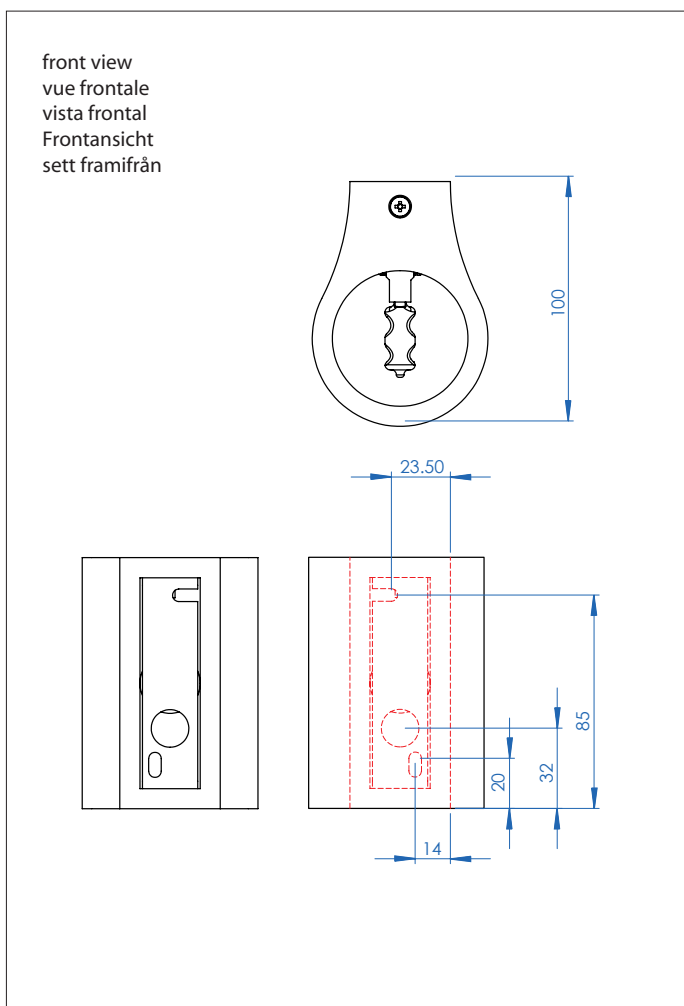

1x40w G9		incl.
----------	--	-------

Zones	3
-------	----------

Astro Lighting Ltd.
G2 River Way, Harlow
CM20 2DP, Great Britain

T: +44 (0) 1279 427001
F: +44 (0) 1279 427002
sales@astrolighting.co.uk
www.astrolighting.co.uk