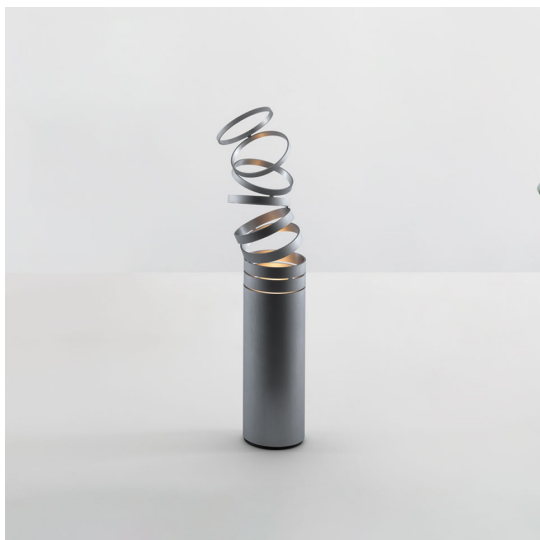

Decomposé Light Table - Fumé

Atelier Oi

LUMINAIRE

- Watt: **8W**
- Delivered lumen output: **911lm**
- Efficiency: **60%**
- Efficacy: **70.06lm/W**
- CRI: **80**

DESCRIPTION

Featuring a deconstructed base profile, the light projected through the balanced rings designs subtle shadows while defining a perfect quality of light in space.

FEATURES

- Product Code: **DOI4600C80**
- Colour: **Fumé**
- Installation: **Table**
- Material: **Aluminium**
- Series: **Design Collection**
- Environment: **Indoor**
- design by: **Atelier Oi**

DIMENSIONS

- Height: **260 mm**
- Base Diameter: **100 mm**
- Max Extension Height: **610 mm**

SOURCES NOT INCLUDED

- Category: **LED RETROFIT**
- Number: **1**
- Socket: **E27**