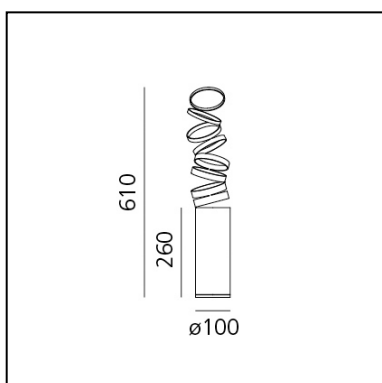

Decomposé Light Table - Fumé

Atelier Oi

LUMINAIRE

- Watt: **8W**
- Delivered lumen output: **911lm**
- Efficiency: **60%**
- Efficacy: **70.06lm/W**
- CRI: **80**

DESCRIPTION

Featuring a deconstructed base profile, the light projected through the balanced rings designs subtle shadows while defining a perfect quality of light in space.

FEATURES

- Product Code: **DOI4600C80**
- Colour: **Fumé**
- Installation: **Table**
- Material: **Aluminium**
- Series: **Design Collection**
- Environment: **Indoor**
- design by: **Atelier Oi**

DIMENSIONS

- Height: **260 mm**
- Base Diameter: **100 mm**
- Max Extension Height: **610 mm**

SOURCES NOT INCLUDED

- Category: **LED RETROFIT**
- Number: **1**
- Socket: **E27**