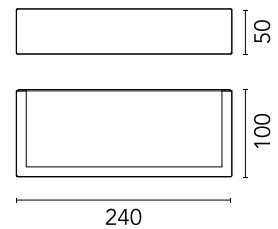

FLOS

F015E42A001 White

Mile Wall 2 Washer Down

NEW

Designed by Antonio Citterio

LED - Power LED - 6.4W - 489lm - 4000K - CRI> 80

LED light source included. Integrated 220-240V ON/OFF and 1-10V or DALI dimmable electrical power. Equipped with double cable gland for electrical connection.

Are you a professional and your project needs consulting and support?

BOOK AN APPOINTMENT

Main specifications

Mounting	Wall
Environments	Outdoor wet location
LED type	Power LED
Lamp category	LED
Number of heads	1
Power (W)	6.4
System flux (lm)	489

Physical

Colour	White
Orientation	Fixed
Net weight (kg)	0.8
IP internal	65

Download

Mounting instructions [↓ ZIP](#)

Photometric Files

LDT / IES [↓ ZIP](#)

Technical Drawings

2D [↓ ZIP](#)

3D [↓ ZIP](#)

[↓ ZIP](#) Bim

Schematic light drawing

Beam Angle: 52°

h(m)	E(lx)	D(m)
1	132	3.53
2	33	7.06
3	15	10.59
4	8	14.12
5	5	17.66

Luminous flux Luminaire
489 lm

Photometric

Lighting type	Direct
Light distribution	Asymmetric
CCT (K)	4000
CRI>	80