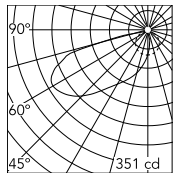

Physical

Colour	White
Orientation	Fixed
Net weight (kg)	0.8
IP internal	65

Download

Mounting instructions [↓ ZIP](#)

Photometric Files

LDT / IES [↓ ZIP](#)

Technical Drawings

2D [↓ ZIP](#)

3D [↓ ZIP](#)

[↓ ZIP](#) Bim

Schematic light drawing

Beam Angle: 52°

h(m)	E(lx)	D(m)
1	132	3.53
2	33	7.06
3	15	10.59
4	8	14.12
5	5	17.66

Luminous flux Luminaire
489 lm

Photometric

Lighting type	Direct
Light distribution	Asymmetric
CCT (K)	4000
CRI>	80