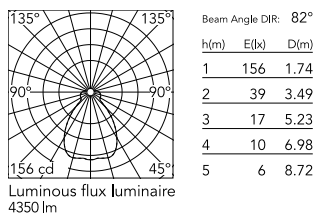

Mounting	Floor
Environments	Outdoor wet location
Light Source Type	Bulb
Lamp holders	E27
Icos	HSGS
Number of heads	1
Power (W)	230

Physical

Colour	Green Wall
Orientation	Fixed
Length (mm)	580
Net weight (kg)	24
Package height (mm)	0
Package width (mm)	0
Package length (mm)	0
Package volume (m3)	0.78
IP internal	44
IP external	44

Schematic light drawing

Photometric

Lighting type	Direct
Light distribution	Symmetric
Beam angle C0-180 (°)	85
Beam angle C90-270 (°)	85

Electrical

Insulation class	II
Frequency (Hz)	50/60
Main voltage (Vac)	220-250
Dimmable	Yes
Dimming interface	Remote Dimmable (Dimmer Not Included)
Emergency type	No
Batteries inside	No
Charging min time	NO