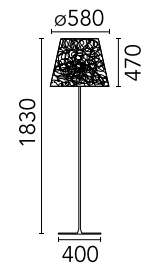

Mounting	Floor
Environments	Outdoor wet location
Light Source Type	Bulb
Lamp holders	E27
Icos	HSGS
Number of heads	1
Power (W)	230

Physical

Colour	Green Wall
Orientation	Fixed
Length (mm)	580
Net weight (kg)	24
Package height (mm)	0
Package width (mm)	0
Package length (mm)	0
Package volume (m3)	0.78
IP internal	44
IP external	44

Notes

Light source not included. HSGS E27: 1x250W or 1 LED: 21W - 2450 lm - 3000K
We recommend using a connection system with a degree of protection greater than or equal to the degree of protection of the luminaire.