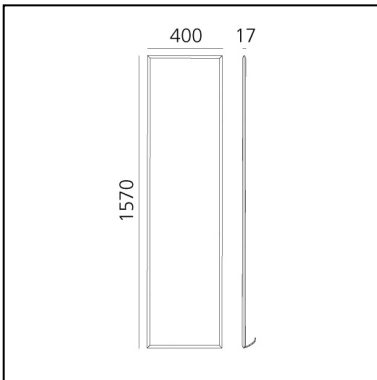

Discovery Floor - White Violet Integralis

Ernesto Gismondi

⊕ Dimmerable: +●-

DESCRIPTION

Discovery floor is an unobtrusive and seemingly completely absent element whose volume is only perceived when it is switched on. The innovative emitting surface enclosed by a black rim becomes the only element that constitutes this floor lamp, which is essential and theatrical thanks to the RGBW coloured or Tunable White light. It can adapt perfectly to any space, simply leaning freely against the wall or at an angle.

FEATURES

- Product Code: **2040030IN1APP**
- Colour: **Black**
- Installation: **Floor**
- Material: **Technopolymer, aluminium**
- Series: **Design Collection**
- design by: **Ernesto Gismondi**

DIMENSIONS

- Length: **400 mm**
- Height: **1570 mm**

LUMINAIRE

DAY MODE

- Watt: **67W**
- Delivered lumen output: **2972lm**
- Radiant Flux: **1804mW**
- CCT: **2700K**
- CRI: **80**
- Dimmable Typology: **APP**

- Watt: **67W**
- Voltage: **220-240V**
- Delivered lumen output: **31lm**
- Radiant Flux: **5467mW**
- Dimmable Typology: **APP**