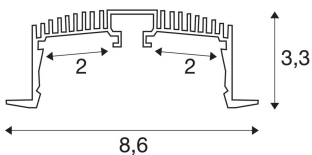

GRAZIA 20

Profile structure 1.5m black

By integrating two GRAZIA PRO MAX FLEXSTRIPS, you can create a wide variety of lighting scenarios. Use the matching GRAZIA 60 recessed profile with cut-outs to integrate the flexible LED strips in the required light colour temperature for a wide range of professional applications with high lumen output. In the in-house SLV design, the GRAZIA 60 profile is available in various lengths with matching end caps, longitudinal connectors, a feed-in set, mounting clips and various covers.

TECHNICAL DATA

Item no.:	1004905
Length	150.0 cm
Width	8.6 cm
Height	3.3 cm
Installation length	150.0 cm
Installation width	7.5 cm
Installation depth	80.0 cm
Net weight	1.55 kg
Gross weight	1.659 kg
IP Code	IP 20
Assembly	Recessed
Assembly details	Ceiling, Ceiling with Acc.
Color	black