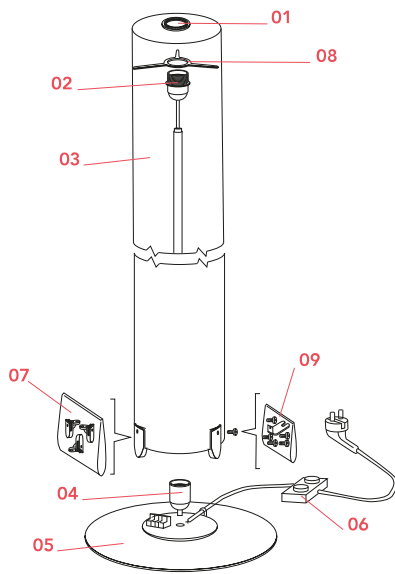

FLOS

F6310004 Silver

Stylos

Designed by Achille Castiglioni, 1984

Halogen - 2 x 105+120W

Floor lamp providing indirect and diffused light. Silver powder-coated steel base. Opaline extruded polymethylmethacrylate (PMMA) diffuser column. Functions ON/OFF of two placed luminous sources at the extremities of the diffuser of the apparatus, happen by means of interrupting double quantity to pedal mounted on the cable feeding electrical worker.

Physical

Colour	Silver
Length (mm)	170
Cord length (mm)	2850
Net weight (kg)	9.85
Package height (mm)	0
Package width (mm)	0
Package length (mm)	0
Package volume (m3)	0.15
IP internal	20

Download

[Mounting instructions](#) PDF

RF34147

LED Lamp E27 17W PAR38 Non-
Dimmable

Spare Parts

- | | | |
|-----|---|-----------|
| 01. | Ring Nut Lamp Holder | RF30384 |
| 02. | Top lamp holder assembly | RF6320100 |
| 03. | Stylos external diffuser | RF6330000 |
| 04. | Assembly Lamp holder for Stylos | RF6320200 |
| 05. | Base | F6320004 |
| 06. | Double Black switch | RF03631 |
| 07. | Kit of n.3 diffuser bracket supports | RF6330100 |
| 08. | Polycarbonate spacer | RF05861 |
| 09. | Kit of screws and metal bracket for diffuser assembly | RF6330200 |