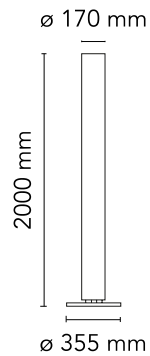

FLOS

F6310004 Silver

Stylos

Designed by Achille Castiglioni, 1984

Halogen - 2 x 105+120W

Floor lamp providing indirect and diffused light. Silver powder-coated steel base. Opaline extruded polymethylmethacrylate (PMMA) diffuser column. Functions ON/OFF of two placed luminous sources at the extremities of the diffuser of the apparatus, happen by means of interrupting double quantity to pedal mounted on the cable feeding electrical worker.

Are you a professional and your project needs consulting and support?

[BOOK AN APPOINTMENT](#)

Main specifications

Mounting	Floor
Environments	Indoor dry location
Light Source Type	Bulb
Lamp category	Halogen
Lamp holders	E27
Iicos	HSGSAW + IPAR
Number of heads	2
Power (W)	105+120

Physical

Colour	Silver
Length (mm)	170
Cord length (mm)	2850
Net weight (kg)	9.85
Package height (mm)	0
Package width (mm)	0
Package length (mm)	0
Package volume (m3)	0.15
IP internal	20

Download

[Mounting instructions](#) PDF