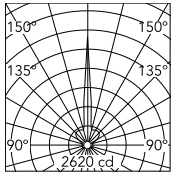

Schematic light drawing

Photometric

Lighting type	Total
Light distribution	Symmetric

Electrical

Insulation class	I
Frequency (Hz)	50/60
Main voltage (Vac)	220-250
LED voltage Vf (Vdc)	null
Dimmable	Yes
Dimming interface	Switch Integrated (Remote Dimmable)
Plug type	Type F
Batteries inside	No