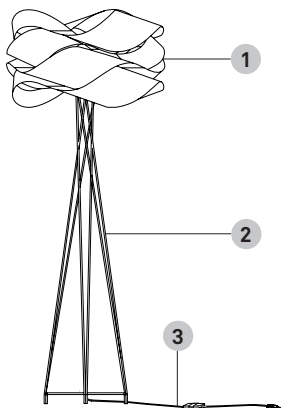

INSTRUCTIONS INSTRUCCIONES

**lzf**

**LINK**

L K P

1 Shade Pantalla	1 un.
2 Floor Pie	1 un.
3 Electrical cable Cable eléctrico	1 un.

TECHNICAL SPECIFICATIONS ESPECIFICACIONES TÉCNICAS

Recommended bulb Bombilla recomendada

E27

LED Globe DIM 1 x 14 W max.  
LED regulable

220 - 250V 50Hz ~

Class II Clase II

WEIGHT PESO

Net Neto	3,4 Kg
Gross Bruto	12,9 Kg

WARNINGS ADVERTENCIAS

**Before assembly and installing this product, carefully read the following:**