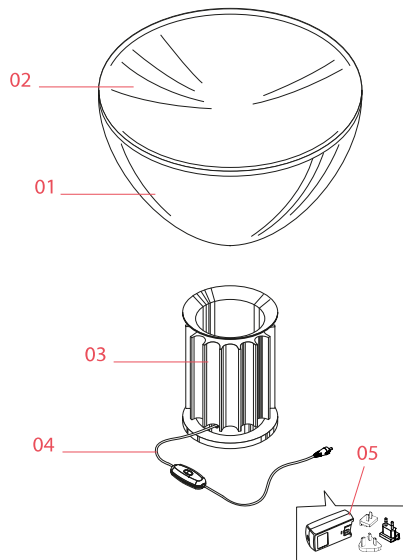

Spare Parts

01.	Taccia transparent diffuser & reflector	F6510000
02.	White reflector	RF00780
03.	Black base	F6608030
04.	Jack plug with cable and push dimmer	RF6608100
05.	Black plug assembly kit & 48V driver	RF3320400

DOWNLOAD