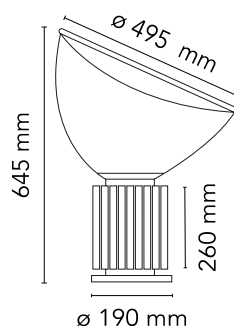

Main specifications

Mounting	Table floor
Environments	Indoor dry location
Light Source Type	LED
LED type	LED array
Power (W)	28

Physical

Colour	Black
Length (mm)	190
Cord length (mm)	2200
Net weight (kg)	10.74
Package height (mm)	0
Package width (mm)	0
Package length (mm)	0
Package volume (m3)	0.18
IP internal	20

Download

Mounting instructions	PDF
Mounting instructions	PDF
Spare Parts	PDF

Ecodesign and Energy Labelling

This product contains a light source of energy efficiency class D

Replaceable (LED only) light source by a professional

Replaceable control gear by an end-user

IP
20