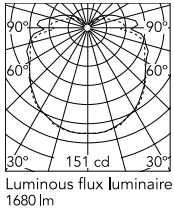

Physical

Colour	Fabric
Length (mm)	800
Net weight (kg)	0.8
Package height (mm)	100
Package width (mm)	690
Package length (mm)	200
Package volume (m3)	0.01
IP internal	20

Download

Mounting instructions [↓ PDF](#)

Spare Parts [↓ PDF](#)

Photometric Files

LDT / IES [↓ LDT](#)

Technical Drawings

2D [↓ ZIP](#)

3D [↓ ZIP](#)

IP
20

Schematic light drawing