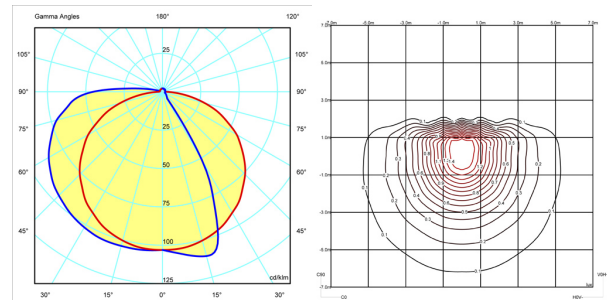

Photometric data