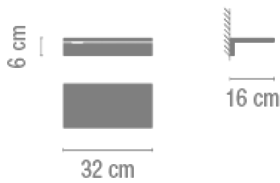

Base: Steel

Finish

6035-14 Matt dark-brown lacquer (RAL 8019)

6035-93 Matt white lacquer (RAL 9016)

Sketch

Electrical characteristics

1 x LED STRIP 24V 1,63W

Total 1.6 W

Gross weight 2.2 kg. / Net weight 2.0 kg.

Installation and assembly

Please, see the installation manual

Light distribution

Indirect lighting

Lamp that emits an upward or backward beam that is reflected by the ceiling or wall.