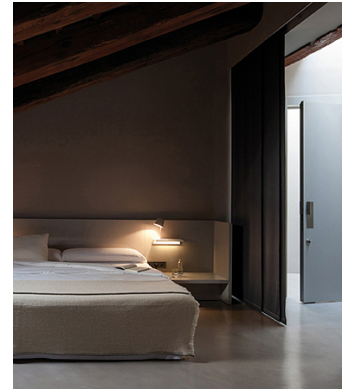

SUITE

Design by Jordi Vilardell & Meritxell Vidal.

VIBIA
LIGHT IS CREATION

Reference

6035.

Application

Wall Lamps

Installation type

Surface

Description

Suite is a wall lamp with LED lighting. Designed by Jordi Vilardell & Meritxell Vidal.

Diffuser

Polycarbonate diffuser

Materials

Body: Aluminum

Diffuser: Polycarbonate

Base: Steel

Finish

6035-14 Matt dark-brown lacquer (RAL 8019)

6035-93 Matt white lacquer (RAL 9016)

Sketch

Electrical characteristics

1 x LED STRIP 24V 1,63W

Total 1.6 W

A