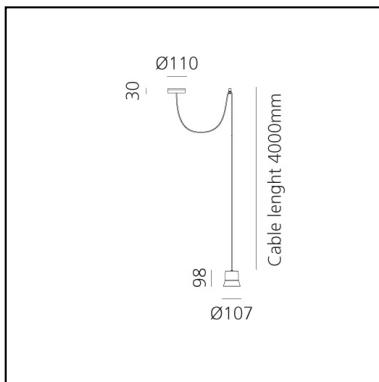

## LUMINAIRE

- Watt: **9W**
- Delivered lumen output: **425lm**
- CCT: **3000K**
- Efficiency: **67%**
- Efficacy: **47.22lm/W**
- CRI: **90**

## Notes

Max. cable length 4000mm  
Max. distance between rose and decentralised hook 2500mm

## DIMENSIONS

- Height: **98 mm**
- Diameter: **107 mm**
- Base Width: **30 mm**
- Base Diameter: **110 mm**
- Glow Wire Test: **650°**