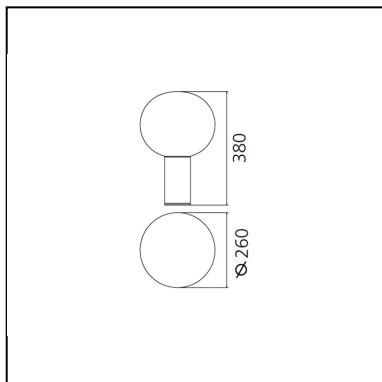

LUMINAIRE

- Watt: **20W**
- Voltage: **220-240V**
- Delivered lumen output: **1566lm**
- Efficiency: **79%**
- Efficacy: **92.11lm/W**
- CRI: **80**
- Dimmer Typology: **Microswitch Dimmer**

DESCRIPTION

A cylindrical base accommodates the light source, concealing it while supporting the blown glass diffuser. The blown milk glass with plate-glass shading makes it possible to achieve a soft light on the work surface or the wall and a higher-performing light towards the room.

FEATURES

- Product Code: **1805140A**
- Colour: **Satin brass**
- Installation: **Table**
- Material: **Blown glass, aluminium**
- Series: **Design Collection**
- design by: **Matteo Thun & Partners**

DIMENSIONS

- Height: **383 mm**
- Diameter: **260 mm**
- Base Diameter: **90 mm**
- Glow Wire Test: **750°C**

SOURCES NOT INCLUDED

- Category: **LED RETROFIT**
- Number: **1**
- Watt: **20W**
- Socket: **E27**