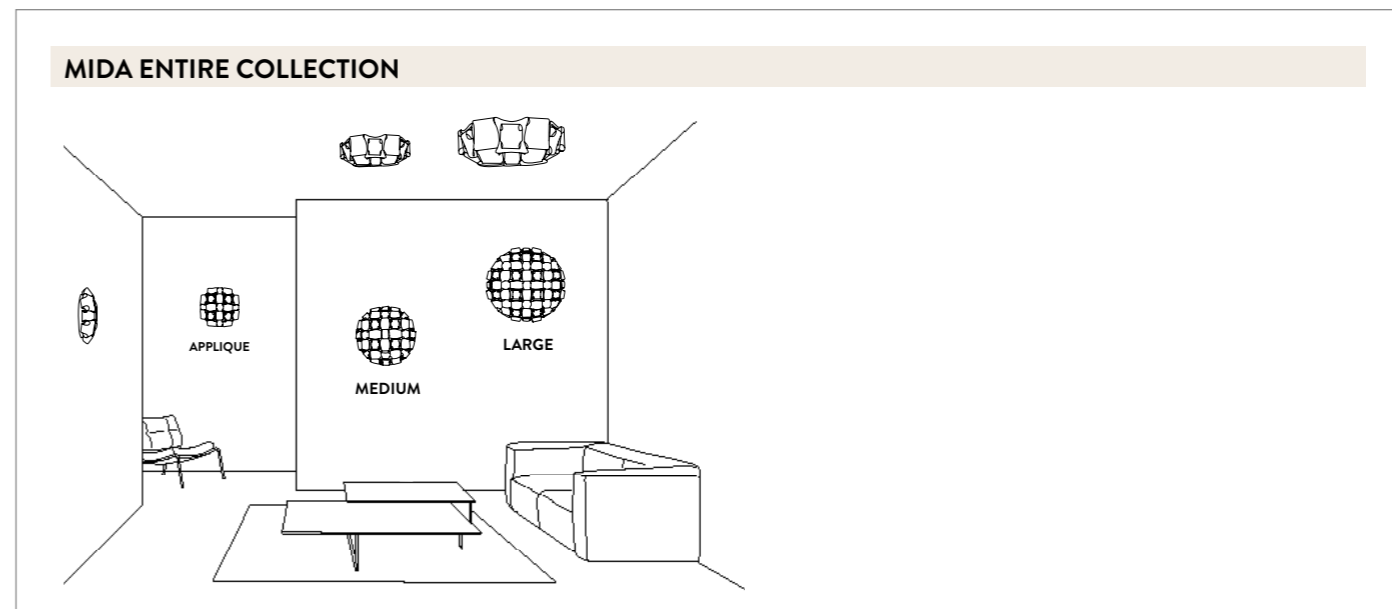

MIDA CEILING / WALL by Adriano Rachele

Compendium pages **290 / 444**

PRODUCT	DIMENSION	COLOUR	CODE
CEILING-WALL LARGE Bulbs E26:  4 X 12W LED Filament Dimmable with: Dimmable bulbs Made of: Lentiflex® / Opalflex® Goldflex® / Steelflex® / Copperflex® With: MagneticSystem® Weight: net 7,7 - gross 13,2 lb Package: 31,5 x 31,5 x h 11,8 in	 LIGHT SOURCE: 	 WHITE - PLATINUM	MIDCL00SLV00000000US
		 WHITE - GOLD	MIDCL00GLD00000000US
		 ROSE	MIDCL00PNK00000000US
		 AMBER	MIDCL00YLW00000000US
		 MULTICOLOR	MIDCL00MCL00000000US
CEILING-WALL MEDIUM Bulbs E26:  3 X 12W LED Filament Dimmable with: Dimmable bulbs Made of: Lentiflex® / Opalflex® Goldflex® / Steelflex® / Copperflex® With: MagneticSystem® Weight: net 4,4 - gross 6,6 lb Package: 21,7 x 22,4 x h 9,1 in	 LIGHT SOURCE: 	 WHITE - PLATINUM	MIDCM00SLV00000000US
		 WHITE - GOLD	MIDCM00GLD00000000US
		 ROSE	MIDCM00PNK00000000US
		 AMBER	MIDCM00YLW00000000US
		 MULTICOLOR	MIDCM00MCL00000000US

MIDA APPLIQUE design by Adriano Rachele

Compendium page **448**

PRODUCT	DIMENSION	COLOUR	CODE
APPLIQUE Bulbs E12:  2 X 6W LED Filament Dimmable with: Dimmable bulbs Made of: Lentiflex® / Opalflex® Goldflex® / Steelflex® / Copperflex® With: MagneticSystem® Weight: net 1,1 - gross 3,3 lb Package: 14,2 x 15 x h 5,9 in	 LIGHT SOURCE: 	 WHITE - PLATINUM	MIDWS00SLV00000000US
		 WHITE - GOLD	MIDWS00GLD00000000US
		 ROSE	MIDWS00PNK00000000US
		 AMBER	MIDWS00YLW00000000US
		 MULTICOLOR	MIDWS00MCL00000000US