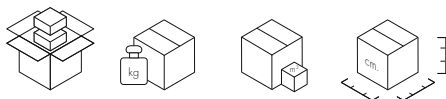

9053/9054	1	2.14	0.058	42X32X43
9068/9069	1	2.14	0.058	42X32X43
9066/9067	1	2.14	0.058	42X32X43