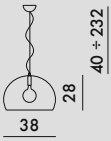

SMALL FL/Y 2002

Design Ferruccio Laviani

9053/9054

MATERIAL
Mass-dyed PMMA

9068/9069

MATERIAL
Painted PMMA

9066/9067

MATERIAL
Metallic PMMA

Alternative sources: E27 max 25W Fluo Globo, E27 max 15W Led

JJ14
One E27 max. 15W LED light bulb
Cannot be sold separately from 9053
9068/9066

9053/9054	1	2.14	0.058	42X32X43
9068/9069	1	2.14	0.058	42X32X43
9066/9067	1	2.14	0.058	42X32X43