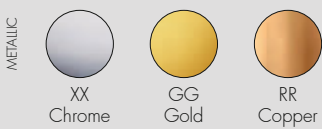

SMALL FL/Y 2002

Design Ferruccio Laviani

9053/9054

MATERIAL
Mass-dyed PMMA

9068/9069

MATERIAL
Painted PMMA

9066/9067

MATERIAL
Metallic PMMA