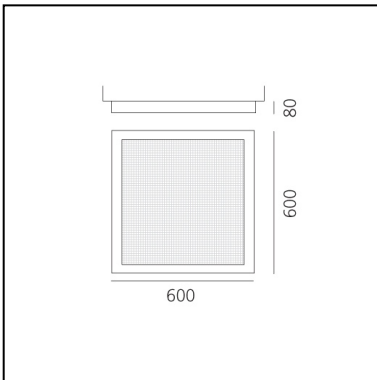

Altrove 600 Wall/ceiling LED

Carlotta de Bevilacqua

IP20  Dimmerable: 

LUMINAIRE

- Watt: **76W**
- Delivered lumen output: **3822lm**
- CCT: **3000K**
- Efficiency: **37%**
- Efficacy: **50.29lm/W**
- CRI: **90**
- Dimmable Typology: **Push**

DESCRIPTION

A frame creates a volume of coloured light which interacts with the mirror surface on the bottom and with the incisions on the transparent front surface which extract the light. In a game of re- flections, the space is no longer one, instead becoming multiple or simply other, an illusory perception of reality that takes you to a new place, altrove (literally, elsewhere).

FEATURES

- Product Code: **1538110A**
- Colour: **Aluminium**
- Installation: **WallCeiling**
- Material: **Methacrylate, aluminium**
- Series: **Design Collection**
- Environment: **Indoor**
- design by: **Carlotta de Bevilacqua**

DIMENSIONS

- Length: **600 mm**
- Width: **600 mm**
- Height: **80 mm**

SOURCES INCLUDED

- Category: **Led**
- Number: **4**
- Watt: **16.8W**
- Delivered lumen output: **3024lm**
- Color temperature (K): **3000K**
- CRI: **90**
- Color Tolerance: **MacAdam 3SDCM**
- Efficacy: **180lm/W**
- Service Life: **50000-L70**