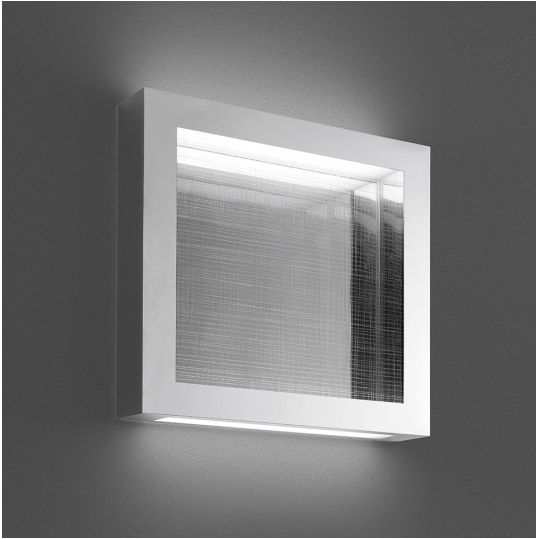

Altrove 600 Wall/ceiling LED

Carlotta de Bevilacqua

IP20  Dimmerable: 

LUMINAIRE

- Watt: **76W**
- Delivered lumen output: **3822lm**
- CCT: **3000K**
- Efficiency: **37%**
- Efficacy: **50.29lm/W**
- CRI: **90**
- Dimmable Typology: **Push**

DESCRIPTION

A frame creates a volume of coloured light which interacts with the mirror surface on the bottom and with the incisions on the transparent front surface which extract the light. In a game of re- flections, the space is no longer one, instead becoming multiple or simply other, an illusory perception of reality that takes you to a new place, altrove (literally, elsewhere).

FEATURES

- Product Code: **1538110A**
- Colour: **Aluminium**
- Installation: **WallCeiling**
- Material: **Methacrylate, aluminium**
- Series: **Design Collection**
- Environment: **Indoor**
- design by: **Carlotta de Bevilacqua**

DIMENSIONS

- Length: **600 mm**
- Width: **600 mm**
- Height: **80 mm**

SOURCES INCLUDED

- Category: **Led**
- Number: **4**
- Watt: **16.8W**
- Delivered lumen output: **3024lm**
- Color temperature (K): **3000K**
- CRI: **90**
- Color Tolerance: **MacAdam 3SDCM**
- Efficacy: **180lm/W**
- Service Life: **50000-L70**