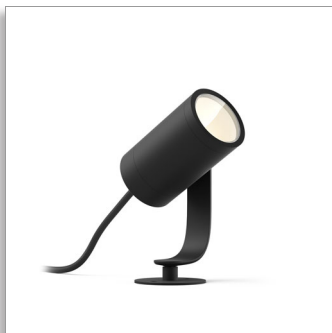

Preliminary

Philips Hue White and
color ambiance
Lily Outdoor spot light

LED integrated

Extension
Black
Smart control with Hue bridge*

17415/30/P7

Plug in and light up your outdoors

Simply plug in and enjoy the 16 million colors to enhance the beauty of your garden or create any ambiance you would like. This extension pack provides 1 light point. The product requires the base unit pack to operate.

Specially designed for your outdoors

- Easy to install and extend
- Power supply and plug included
- High-quality aluminum and superior synthetics
- Weather-proof (IP65)

Full control from smart device with Hue bridge

- Requires a Philips Hue bridge

PHILIPS

Preliminary

Lily Outdoor spot light
LED integrated Extension, Black, Smart control with Hue bridge*

Kenmerken

Paint your outdoors

With Philips Hue outdoor lighting there's no limit to the magic you can add. Play with 16 million colors and all shades of white light to create the effect you want. Highlight objects, trees or pathways to make your space stand out. Use the Hue app to save your favorite light settings and recall them whenever you want with the tap of a finger.