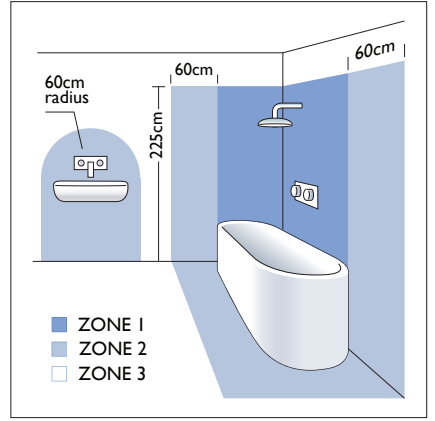

2 x 50w GUI0		excl.
-----------------	--	-------

Zone	<b>3</b>
------	----------

Astro Lighting Ltd.  
G2 River Way, Harlow  
CM20 2DP, Great Britain

T: +44 (0) 1279 427001  
F: +44 (0) 1279 427002  
sales@astrolighting.co.uk  
www.astrolighting.co.uk