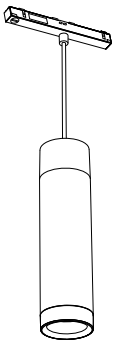

Power supply | Ceiling 2-point

Power supply | Ceiling 1-point

Bracket | with ceiling box cover

Connector | Corner external

Connector | Corner internal

Connector | Straight

Rail

Rail cover

# PHILIPS

hue personal  
wireless  
lighting

White and color  
ambiance

Perifo

Cylinder pendant

HUE serial number

User manual  
Benutzerhandbuch  
Notice d'emploi  
Manual de usuario  
Manual do usuário  
Manuale d'uso

Руководство пользователя  
Посібник користувача  
Пайдаланушы нұсқаулығы

Incl./Вкл.

Cylinder pendant

2

3

4

!

6