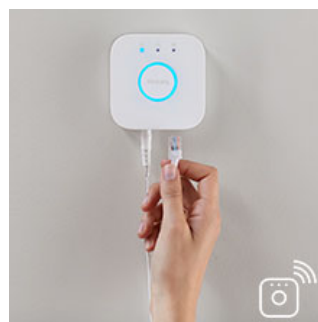

Connect your Philips Hue lights with the Bridge and start discovering the endless

possibilities. Control your lights from your smartphone or tablet via the Philips Hue app, or add the indoor switches to your system to change your lights. Set timers, notifications, alarms, and more for the full Philips Hue experience. Philips Hue even works with Amazon Alexa, Apple Homekit and the Google Assistant to allow you to control your lights with your voice.

Weather-proof (IP44)

This Philips Hue outdoor fixture is specially designed for use in outdoor environments and has undergone rigorous tests to ensure its performance. The IP level is described by two figures: the first one refers to the protection level against dust, the second against water. This lamp is designed with IP44: it is protected against water splashed from any direction. This product is most common and ideal for general outdoor use.

Requires a Philips Hue bridge

Connect your Philips Hue lights with the Bridge to control your lights from your smart phone or tablet via the Philips Hue app. Or control your Philips Hue lights with the Philips Hue dimmer indoor switch for on/off and dimming functionalities.