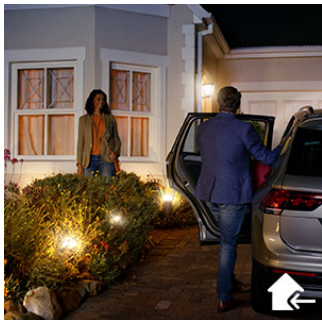

- High-quality aluminum and superior synthetics
- Weather-proof (IP44)

Full control from smart device with Hue bridge

- Requires a Philips Hue bridge

Preliminary

Lucca Outdoor post
Hue white bulb included Warm white light (2700K), Smart control with Hue bridge*

1740393P0

Kenmerken

Welcome you home

Experience the comfort of your lights turning on automatically when you arrive and turning off when you leave. Unpack your car, enter your house, all with the comfort of the right light. Just set the Hue app to Home or Away mode to switch on all your lights, or let geolocation do it for you, all without touching a button. It's as easy as that.

Smart control, home and away

Light up your outdoors and see what's going on outside. By connecting your outdoor lights with the Hue Bridge you can control them in any way you like. Use the Philips Hue indoor switches or the Philips Hue app on your device. You can even use your voice (Amazon Alexa, Apple HomeKit or Google Assistant) to control your outdoor lights. Set light schedules to mimic your presence. Control your outdoor lighting from the comfort of your home or from any other location.