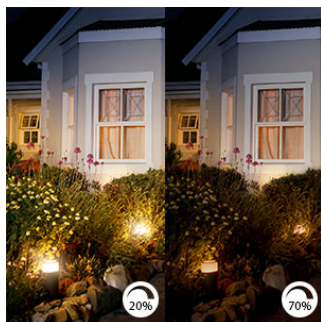

Installation free dimming

Experience guaranteed smooth dimming with Philips Hue. Not too bright. Not too dark. Just right. To dim the lights, you don't need any wiring, an electrician or installation.