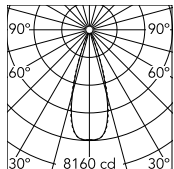

Physical

Colour	White/Black
Trim	Yes
Orientation	Adjustable
Longitudinal tilting (°)	30
Recessed depth (mm)	75
Length (mm)	436
Net weight (kg)	0.66
IP internal	20
IP external	20

Download

[Mounting instructions](#)  PDF

Photometric Files

[LDT / IES](#)  ZIP

Technical Drawings

[2D](#)  ZIP

[3D](#)  ZIP

[Bim](#)  ZIP

Schematic light drawing

Beam Angle: 33°

h(m)	E(lx)	D(m)
1	8160	0.60
2	2040	1.19
3	907	1.79
4	510	2.39
5	326	2.99

Luminous flux luminaire
2610 lm (EXTREME CUT OFF)

Photometric

Lighting type	Direct
Light distribution	Symmetric
CCT (K)	3000
CRI>	90
Beam angle C0-180 (°)	33
Beam angle C90-270 (°)	33