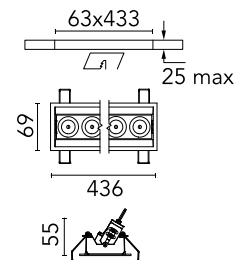

Recessed integrated luminaire with 12 LED lighting spots. Remote power supply included (220-240V).

Are you a professional and your project needs consulting and support?

[BOOK AN APPOINTMENT](#)