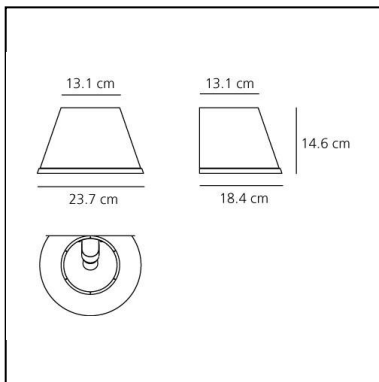

Choose Wall IP23 - White

Matteo Thun & Partners

IP23    Dimmerable:  

LUMINAIRE

- Watt: **5W**
- Voltage: **220V-240V**
- Delivered lumen output: **349lm**

Notes

On/off switch on body lamp.

DESCRIPTION

The diffuser, which characterises this lamp family with its materials and texture, can be tilted by 30° and rotated on its own axis to direct the light for reading.

FEATURES

- Product Code: **1142110A**
- Colour: **Transparent + Natural**
- Installation: **Wall**
- Material: **polycarbonate, parchment**
- Series: **Design Collection**
- Environment: **Indoor**
- Area contract: **Hospitality**
- Emission: **Direct Spot**
- design by: **Matteo Thun & Partners**

DIMENSIONS

- Width: **237 mm**
- Height: **146 mm**
- Depth: **184 mm**
- Impact Resistance: **N/D**
- Glow Wire Test: **750°**

SOURCES NOT INCLUDED

- Category: **LED RETROFIT**
- Number: **1**
- Watt: **6W**
- Socket: **E14**