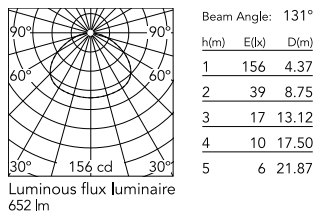

Schematic light drawing

Photometric

Lighting type	Direct
Light distribution	Symmetric

Electrical

Insulation class	II
Frequency (Hz)	50/60
Main voltage (Vac)	220-240
LED voltage Vf (Vdc)	null
Dimmable	Yes
Dimming interface	Dimmer Integrated
Plug type	Type C
Batteries inside	No