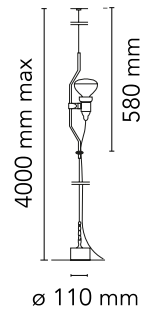

FLOS

■ F5600030 Black

Parentesi dimmer

Designed by Achille Castiglioni and Pio Manzu, 1971

Halogen - 150W

Lamp providing direct light. Lamp moves vertically via sliding of a painted or nickel-plated shaped steel tube on a ceiling-to-floor steel cable (4000 mm long). Fixture head made of injection-molded black elastomer. On the cable there is the electronic dimmer which allows the regulation of light brightness.

Are you a professional and your project needs consulting and support?

[BOOK AN APPOINTMENT](#)

Main specifications

EAN	8059607020456
Mounting	Suspension
Environments	Indoor dry location
Light Source Type	Bulb
Lamp category	Halogen
Lamp holders	E27
Ilcos	HSGSR
Number of heads	1
Power (W)	150

Physical

Colour	Black
Length (mm)	110
Cord length (mm)	4000
Canopy dimension (mm)	20
Canopy width (mm)	64
Net weight (kg)	3.57
Package height (mm)	90
Package width (mm)	150
Package length (mm)	610
Package volume (m3)	0.01
IP internal	20