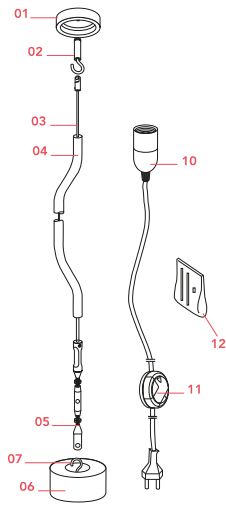

FLOS

■ F5600030 Black

Parentesi dimmer

Designed by Achille Castiglioni and Pio Manzu, 1971

Halogen - 150W

Lamp providing direct light. Lamp moves vertically via sliding of a painted or nickel-plated shaped steel tube on a ceiling-to-floor steel cable (4000 mm long). Fixture head made of injection-molded black elastomer. On the cable there is the electronic dimmer which allows the regulation of light brightness.

Physical

Colour	Black
Length (mm)	110
Cord length (mm)	4000
Canopy dimension (mm)	20
Canopy width (mm)	64
Net weight (kg)	3.57
Package height (mm)	90
Package width (mm)	150
Package length (mm)	610
Package volume (m3)	0.01
IP internal	20

NOT INCLUDED

RF32366

LED Lamp 12W E27 220-240V
2700K R125

Spare Parts

01.	Complete black rose	RF5400130
02.	Anchor hook screw	RF06745
03.	Parentesi 4m steel cable	RF01442
03.	Parentesi 6m steel cable	RF01444
04.	Black tube	RF02600
05.	Parentesi inox turnbuckle & grub screw	RF01438
06.	Base for Parentesi & Pasentesi D	RF5601600
07.	Hook + nut	RF06747
09.	Parentesi rubber support	RF06068
11.	Led rondo' dimmer 220/240v 40-250w 4-100w	RF28045
12.	Kit wire ties and screw	RF5600200

DOWNLOAD

RF5400130
Complete black rose

RF06745
Anchor hook screw

RF01442
Parentesi 4m steel cable

RF01444
Parentesi 6m steel cable

RF02600
Black tube

RF01438
Parentesi inox turnbuckle & grub screw

RF5601600
Base for Parentesi & Pasentesi D