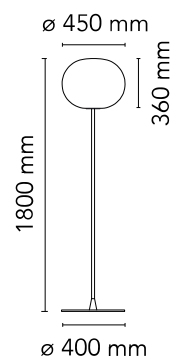

FLOS

F3030000 Silver

Glo-Ball Floor 3

Designed by Jasper Morrison, 1998

Halogen - 150W

Floor lamp providing diffused light. Diffuser consisting of an externally acid-etched, hand blown, flashed opaline glass and a die-cast threaded ring nut with alodine plating finish. Gray or black painted high-thickness steel base and stem and die-cast aluminum diffuser support. On the cable there is the electronic dimmer which allows the regulation of light brightness.

Are you a professional and your project needs consulting and support?

BOOK AN APPOINTMENT

Main specifications

EAN	8059607002483
Mounting	Floor
Environments	Indoor dry location
Light Source Type	Bulb
Lamp category	Halogen
Lamp holders	E27
Ilcos	HSGS
Number of heads	1
Power (W)	150

Physical

Colour	Silver
Length (mm)	450
Cord length (mm)	1800
Net weight (kg)	17.65
Package height (mm)	0
Package width (mm)	0
Package length (mm)	0
Package volume (m3)	0.53
IP internal	20

Download

Mounting instructions [↓ PDF](#)