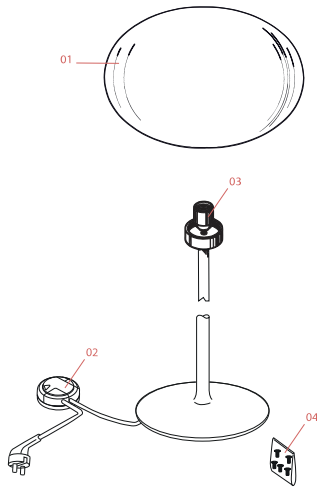

FLOS

F3030000 Silver

Glo-Ball Floor 3

Designed by Jasper Morrison, 1998

Halogen - 150W

Floor lamp providing diffused light. Diffuser consisting of an externally acid-etched, hand blown, flashed opaline glass and a die-cast threaded ring nut with alodine plating finish. Gray or black painted high-thickness steel base and stem and die-cast aluminum diffuser support. On the cable there is the electronic dimmer which allows the regulation of light brightness.

Physical

Colour	Silver
Length (mm)	450
Cord length (mm)	1800
Net weight (kg)	17.65
Package height (mm)	0
Package width (mm)	0
Package length (mm)	0
Package volume (m3)	0.53
IP internal	20

Download

Mounting instructions [↓ PDF](#)

RF32288

LED Lamp E27 15W 2700K T38

NOT INCLUDED

RF32289

LED Lamp E27 15W 3000K T38

Spare Parts

- | | | |
|-----|---|-----------|
| 01. | Glo-Ball 2 opal diffuser. Grey
Base | F3055061 |
| 02. | Led rondo' dimmer 220/240v 40-
250w 4-100w | RF28045 |
| 03. | New version lamp holder | RF2500200 |
| 04. | Kit of 5 white feed pads for base | RF3020100 |