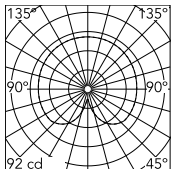

Physical

Colour	Silver
Length (mm)	450
Cord length (mm)	1800
Net weight (kg)	17.65
Package height (mm)	0
Package width (mm)	0
Package length (mm)	0
Package volume (m3)	0.53
IP internal	20

Download

Mounting instructions [↓ PDF](#)

Spare Parts [↓ PDF](#)

Photometric Files

LDT / IES [↓ LDT](#)

Technical Drawings

2D [↓ ZIP](#)

3D [↓ ZIP](#)

[Bim](#) [↓ ZIP](#)

Schematic light drawing