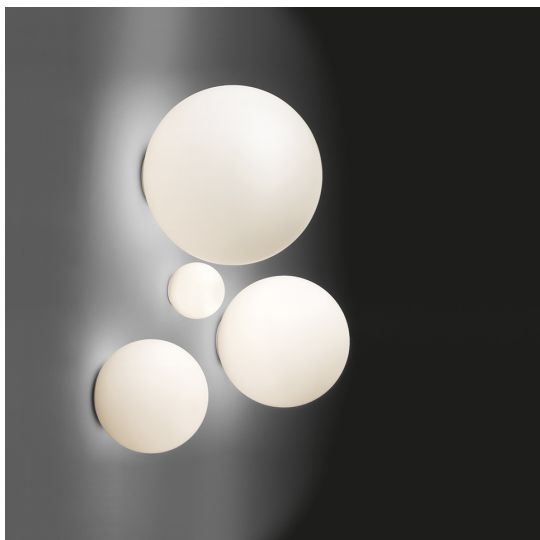

Dioscuri parete/soffitto 14

Michele De Lucchi

IP44    Dimmerable: 

LUMINAIRE

- Watt: **5W**
- Voltage: **220V-240V**
- Delivered lumen output: **353lm**
- Efficiency: **75%**
- Efficacy: **70.58lm/W**
- CRI: **80**

Notes

DESCRIPTION

The simple geometric shape of the spherical diffuser makes this an iconic product and ensures uniform diffusion of light through the acid-etched blown glass. The 25, 35 and 42 cm versions are also suitable for outdoor use.

FEATURES

- Product Code: **1039110A**
- Colour: **White**
- Installation: **WallCeiling**
- Material: **Technopolymer lamp body, blown frosted glass diffuser with acid-etching treatment.**
- Series: **Design Collection, Architectural Outdoor**
- Area contract: **Hospitality, null, Residential**
- Emission: **Diffused**
- design by: **Michele De Lucchi**

DIMENSIONS

- Height: **132 mm**
- Diameter: **140 mm**

SOURCES NOT INCLUDED

- Category: **LED RETROFIT**
- Number: **1**
- Socket: **E14**