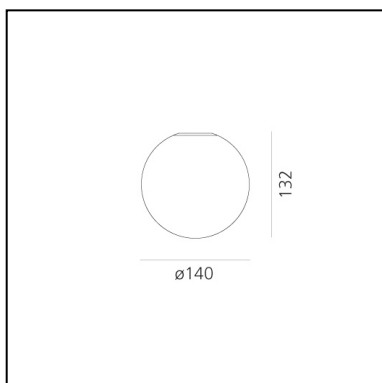

Dioscuri parete/soffitto 14

Michele De Lucchi

IP44    Dimmerable: 

LUMINAIRE

- Watt: **5W**
- Voltage: **220V-240V**
- Delivered lumen output: **353lm**
- Efficiency: **75%**
- Efficacy: **70.58lm/W**
- CRI: **80**

Notes

DESCRIPTION

The simple geometric shape of the spherical diffuser makes this an iconic product and ensures uniform diffusion of light through the acid-etched blown glass. The 25, 35 and 42 cm versions are also suitable for outdoor use.

FEATURES

- Product Code: **1039110A**
- Colour: **White**
- Installation: **WallCeiling**
- Material: **Technopolymer lamp body, blown frosted glass diffuser with acid-etching treatment.**
- Series: **Design Collection, Architectural Outdoor**
- Area contract: **Hospitality, null, Residential**
- Emission: **Diffused**
- design by: **Michele De Lucchi**

DIMENSIONS

- Height: **132 mm**
- Diameter: **140 mm**

SOURCES NOT INCLUDED

- Category: **LED RETROFIT**
- Number: **1**
- Socket: **E14**