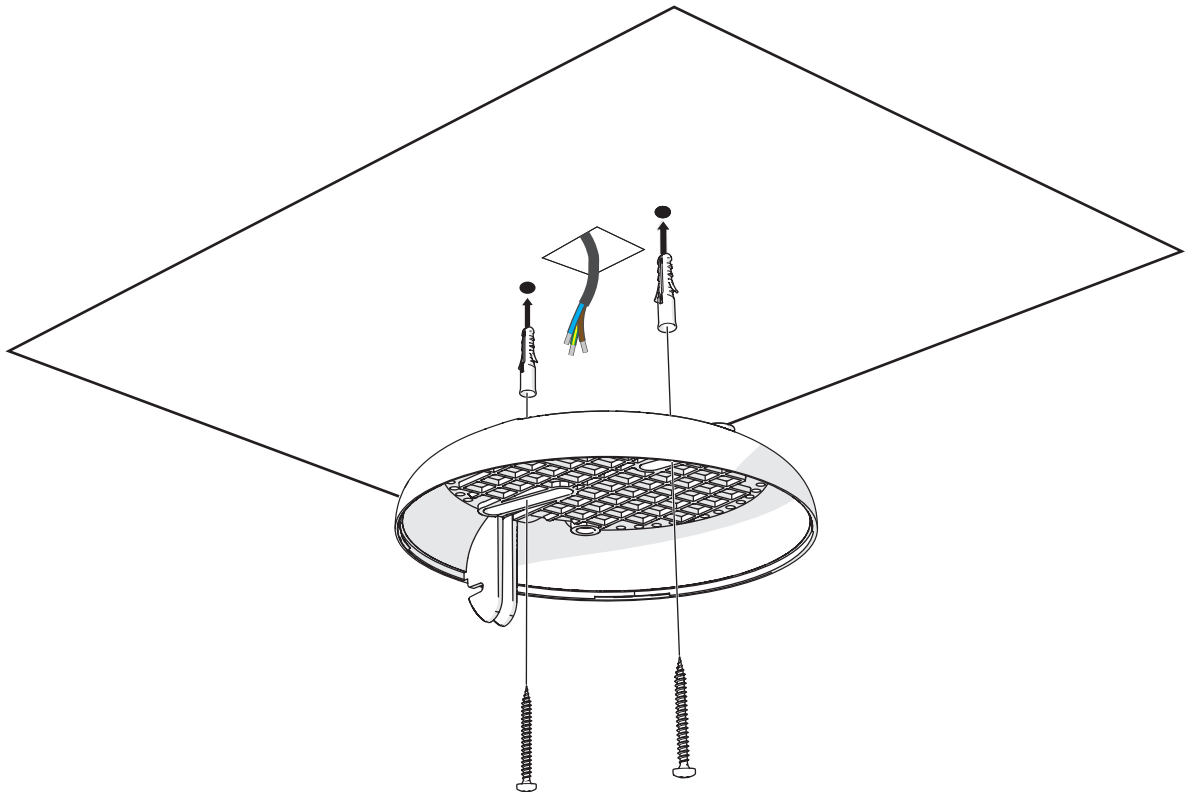

m o o o i

Heracleum III Suspended Small & Large

5