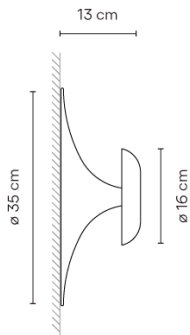

Funnel

VIBIA

2013

Design By undefined

Light for ceiling or wall fitting. Gives an indirect light which is ideal for creating a cosy atmosphere in any room. Non-dazzle.

Model Sheet

Finish		36 Soft Pink NCS S 1010-Y50R
		51 Gold leaf Gold
		10 White NCS S 0300-N
		47 Green L1 NCS S 4005-G80Y

LED temperature color 2700 K / 3000 K / 3500 K / 4000 K

Dimming CASAMBI / DALI 1-10V Push

Installation type Surface Canopy

Materials Shade: Aluminum
Reflector: Aluminum
Wall plate: Steel

Light source 6 x LED 4,48W 350mA

LED CRI>90 2941 lm 108.92
2700 K / 3000 K / 3500 K / 4000 K

Driver Constant Current 350 110~240 V V 50-60 Hz HZ

Remarks Possible installation in ceiling and wall

Application Ceiling Lamps

Packaging 1 Box
0.42 m x 0.42 m x 0.25 m
Gross weight 3
Net weight 2.7
Vol. 0.0441