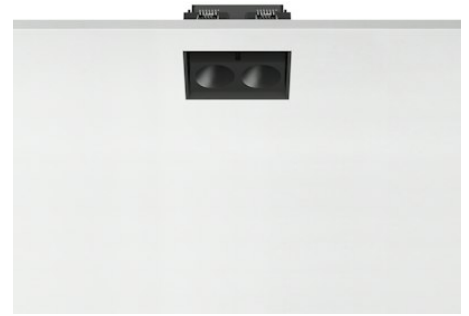

FLOS

03.9411.14A Black/Black

Light Shadow Adjustable No Trim 2 Spots Optic Medium

Designed by FLOS Architectural

Recessed integrated luminaire with 2 LED lighting spots. Remote power supply included (220-240V).

Are you a professional and your project needs consulting and support?

[BOOK AN APPOINTMENT](#)

Main specifications

Mounting	Ceiling recessed
Environments	Indoor dry location
LED type	Power LED
Lamp category	LED
Iicos	No
Number of heads	1
Power (W)	7
Source flux (lm)	570
System flux (lm)	470

Physical

Colour	Black/Black
Trim	No
Orientation	Adjustable
Longitudinal tilting (°)	30
Recessed depth (mm)	150
Length (mm)	79
Net weight (kg)	0.25
IP internal	20
IP external	20

Download

[Mounting instructions](#) ZIP