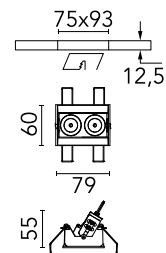

Recessed integrated luminaire with 2 LED lighting spots. Remote power supply included (220-240V).

Are you a professional and your project needs consulting and support?

[BOOK AN APPOINTMENT](#)